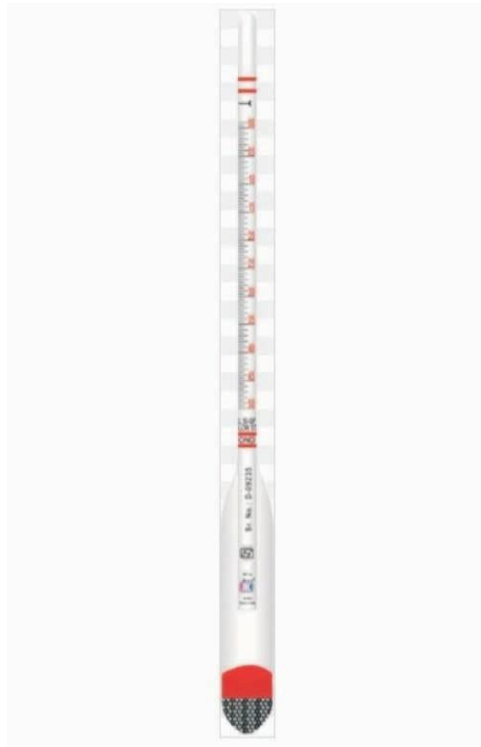

Hydrometer

Note Shown image is just for illustration original may differ

Specifications

Density Hydrometer Range : 1.000 to 2.000